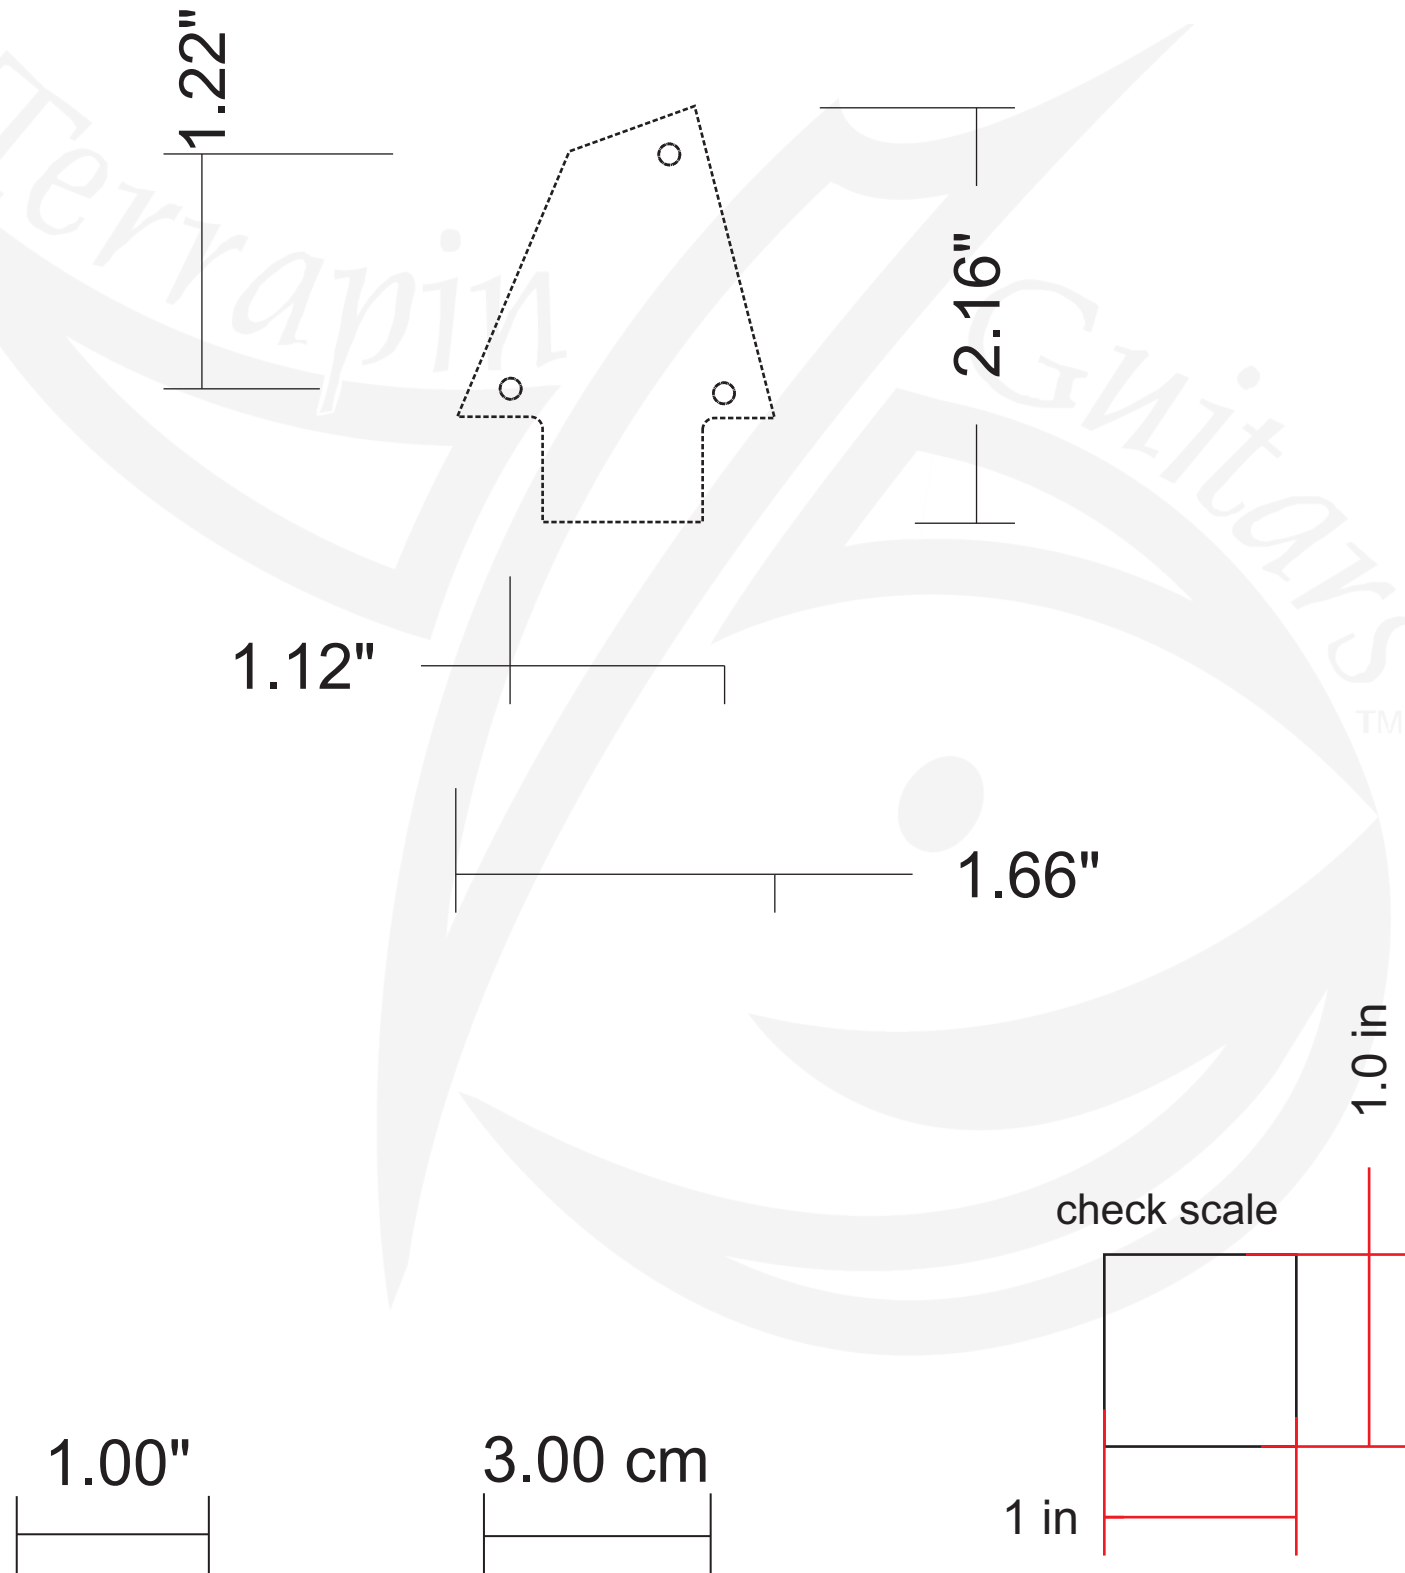

# Ibanez® RG series style truss rod cover

Be sure print scaling is turned off when printing this PDF. After printing be sure and confirm that the dimension lines above are true to scale. All template PDF files are the property of Terrapin Guitars and to be used solely for determining the fit.  
Terrapin Guitars, P.O.Box 11565, Eugene, OR 97440  
[www.terrapinguitars.com](http://www.terrapinguitars.com)