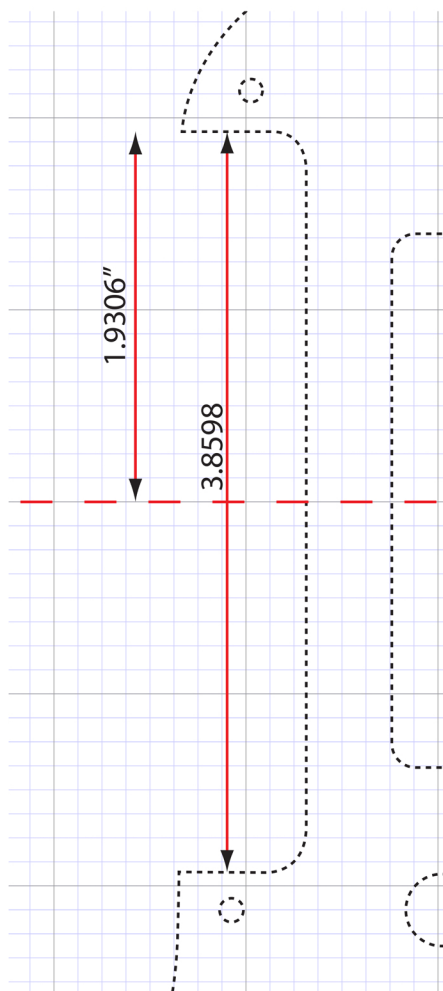

Strat® style Floyd Rose® bridge cuts

**FLOYD ROSE
BRIDGE VERSION 1**

**FLOYD ROSE
BRIDGE VERSION 2**

These are the two cut verison of the Floyd Rose tremelo cover options at Terrapin Guitars.
When printing this PDF be sure the printer page scaling is "none" or 100%