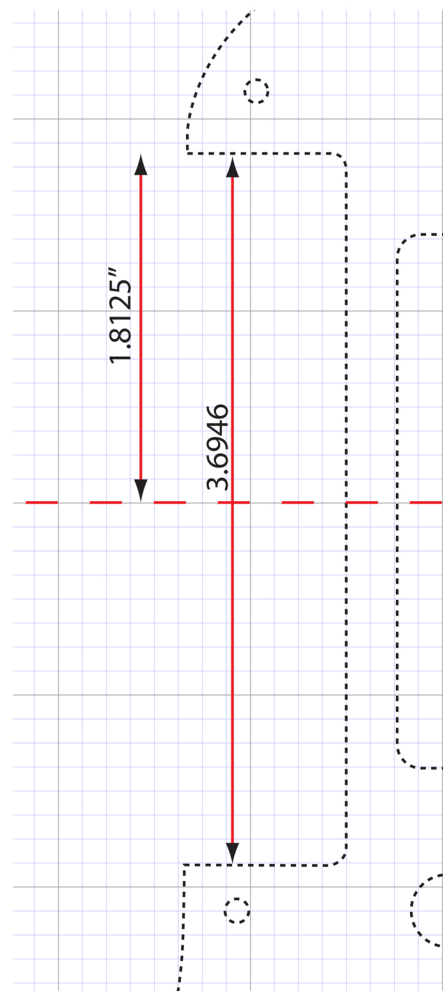

Strat® style Floyd Rose® bridge cuts

**FLOYD ROSE
BRIDGE VERSION 1**

**FLOYD ROSE
BRIDGE VERSION 2**

These are the two cut verison of the Floyd Rose tremelo cover options at Terrapin Guitars.
When printing this PDF be sure the printer page scaling is "none" or 100%